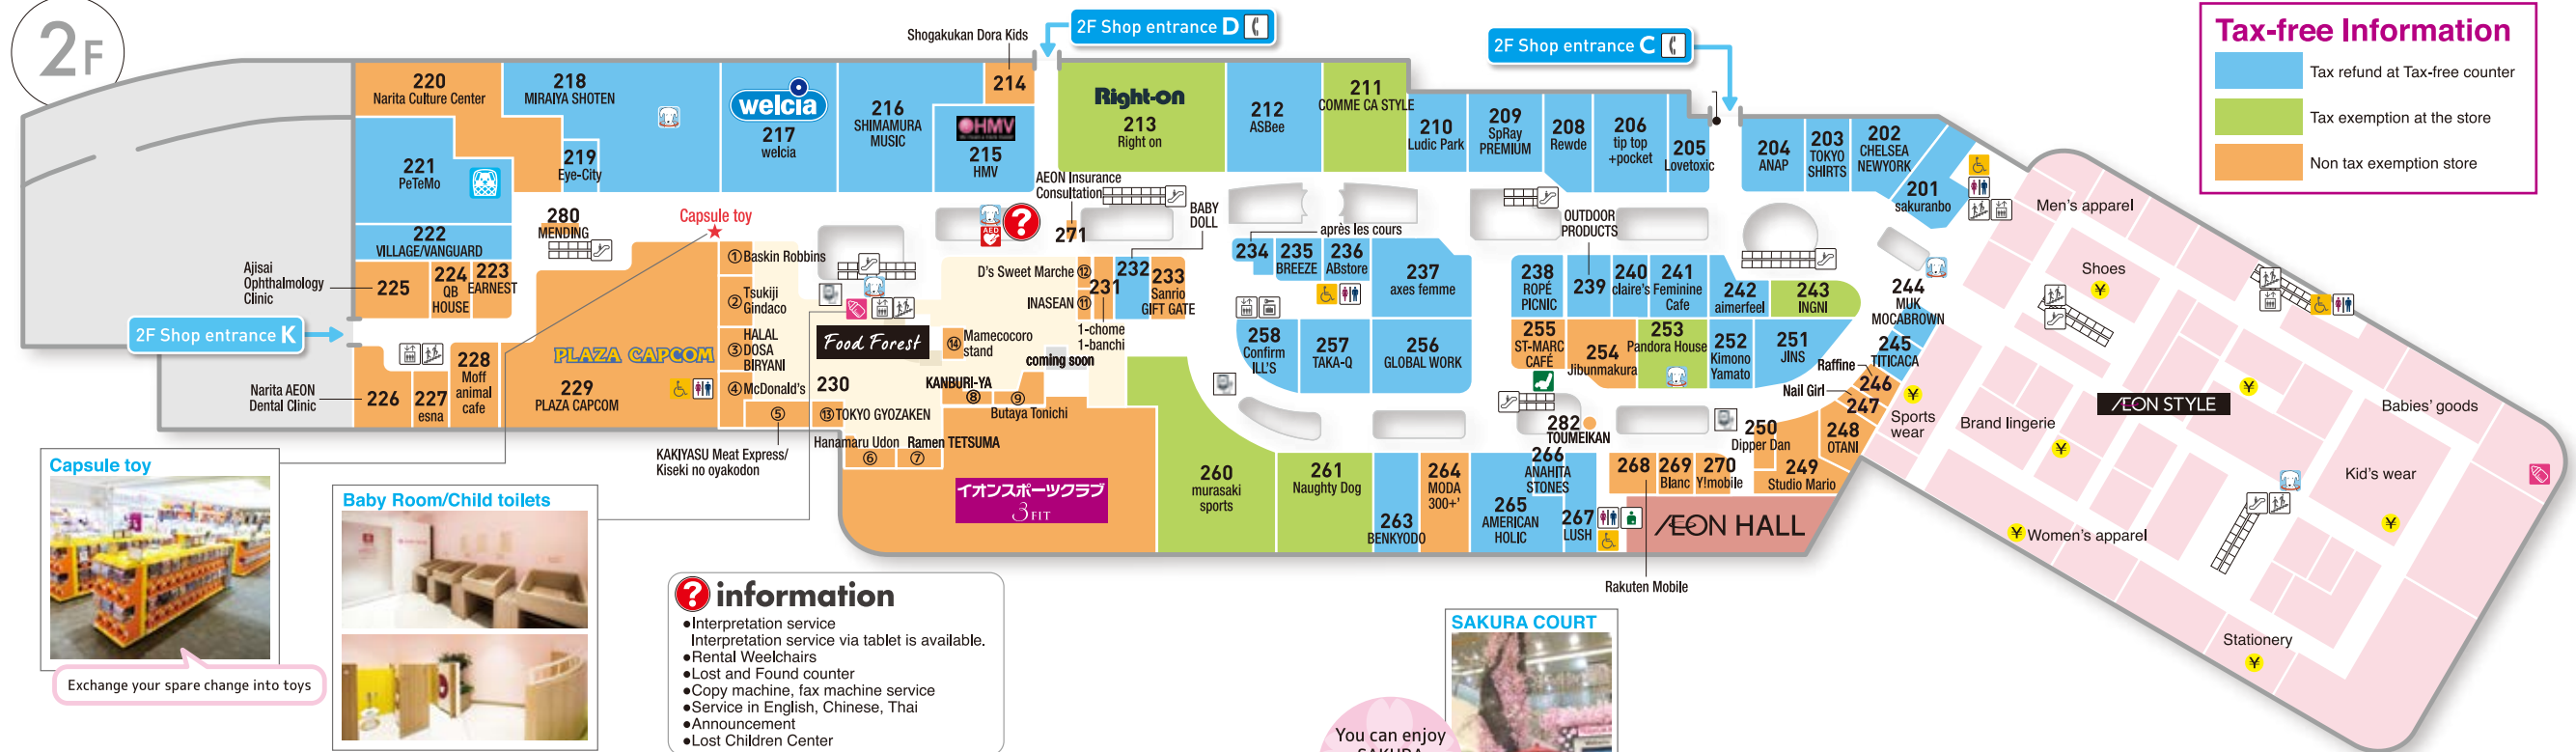

2F

Tax-free Information

- Tax refund at Tax-free counter
- Tax exemption at the store
- Non tax exemption store

Information

- Interpretation service
  Interpretation service via tablet is available.
- Rental Wheelchairs
- Lost and Found counter
- Copy machine, fax machine service
- Service in English, Chinese, Thai
- Announcement
- Lost Children Center

Capsule toy

Exchange your spare change into toys

Baby Room/Child toilets

SAKURA COURT

You can enjoy SAKURA every day

1F