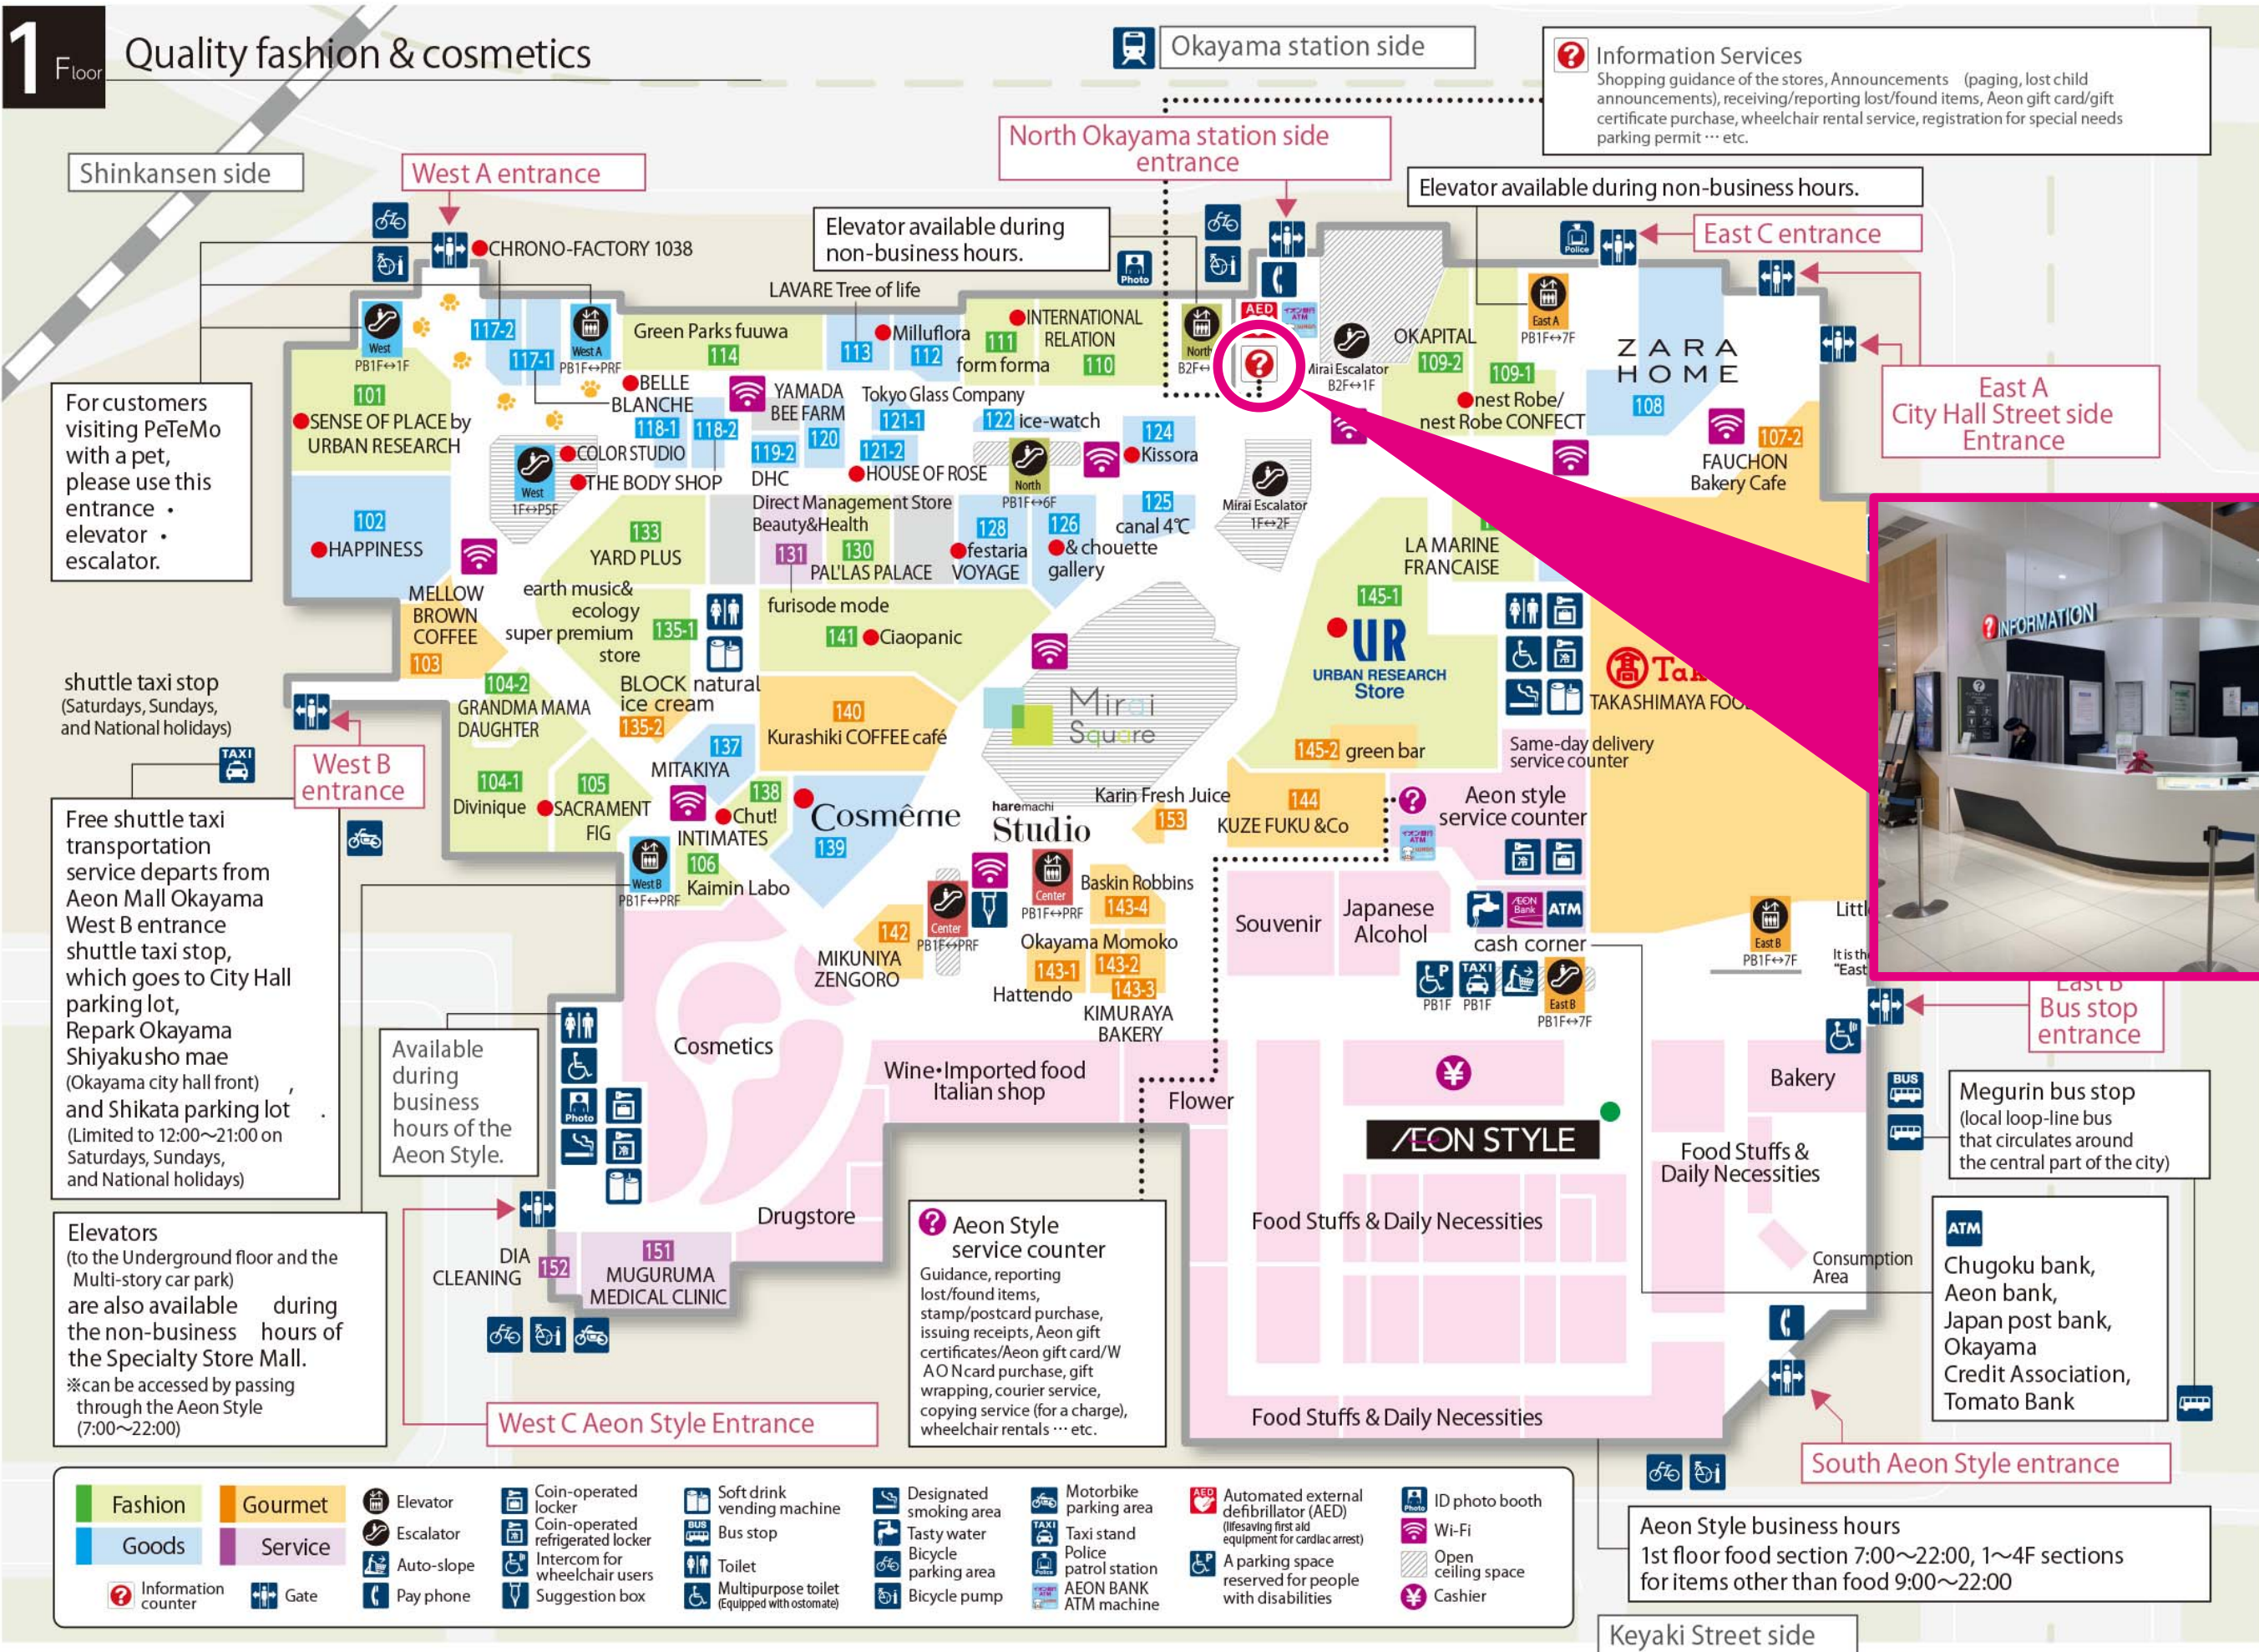

# Quality fashion & cosmetics

- |                     |                |  |                                   |                            |                         |                        |  |                |
|---------------------|----------------|--|-----------------------------------|----------------------------|-------------------------|------------------------|--|----------------|
| Fashion             | Gourmet        | Elevator                                     | Coin-operated locker              | Soft drink vending machine | Designated smoking area | Motorbike parking area | Automated external defibrillator (AED) (lifesaving first aid equipment for cardiac arrest) | ID photo booth |
| Goods               | Service        | Escalator                                    | Coin-operated refrigerated locker | Bus stop                   | Tasty water             | Taxi stand             | A parking space reserved for people with disabilities                                      | Wi-Fi          |
| Information counter | Gate           | Auto-slope                                   | Intercom for wheelchair users     | Toilet                     | Bicycle parking area    | Police patrol station  | Open ceiling space   | Cashier        |
| Pay phone           | Suggestion box | Multipurpose toilet (Equipped with ostomate) | Bicycle pump                      | AEON BANK ATM machine      |                         |                        |  |                |

**Aeon Style business hours**  
 1st floor food section 7:00~22:00, 1~4F sections for items other than food 9:00~22:00

Keyaki Street side